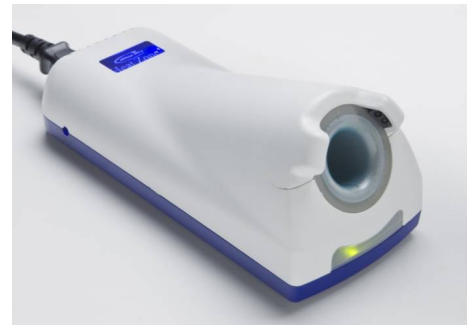

Features

The membrane keypad of the hotty LED enables the temperature to be set accurately to within a degree. The

temperature status is permanently indicated by the LED display.
The hotty allows for temperature input and display via a potentiometer.

Wax pots & Dipping

Wax pot

MULTI DIGITAL WAXER UNITS - BESQUAL

MULTI DIGITAL WAXER UNITS - BESQUAL

This Multi Wax Pot is designed to melt a variety of wax with a liquid condition.

This unit can heat some amount of 3 different type of waxes quickly and keep its liquid state. So it make the waxing works easy and convenient

Wax pot - ECCO

Wax pot - ECCO

Code	Name	Price	+
116115	Waxing Unit Digital 3 box 220v	US\$ 106.73	+Info
205-47715	Waxing Unit Digital 3 box 110v	US\$ 106.73	+Info

THE HEAT ZONE - WHIPMIX

THE HEAT ZONE - WHIPMIX

The Heat Zone heats wax modeling tools without flame using an electromagnetic induction process and is sensor activated when a tool is inserted into the "zone". It heats the tool safely and extremely fast, replacing the traditional Bunsen Burner. The induction form of heating ensures complete safety for non-metallic items such as fingers and clothing eliminating the potential for burns or fire.