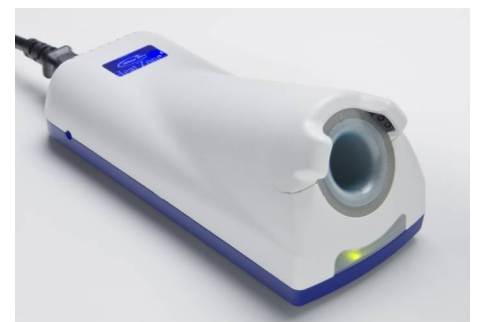

Description:

- Heats wax tools fast without flame.
- No carbon deposits on instruments or on wax ups.